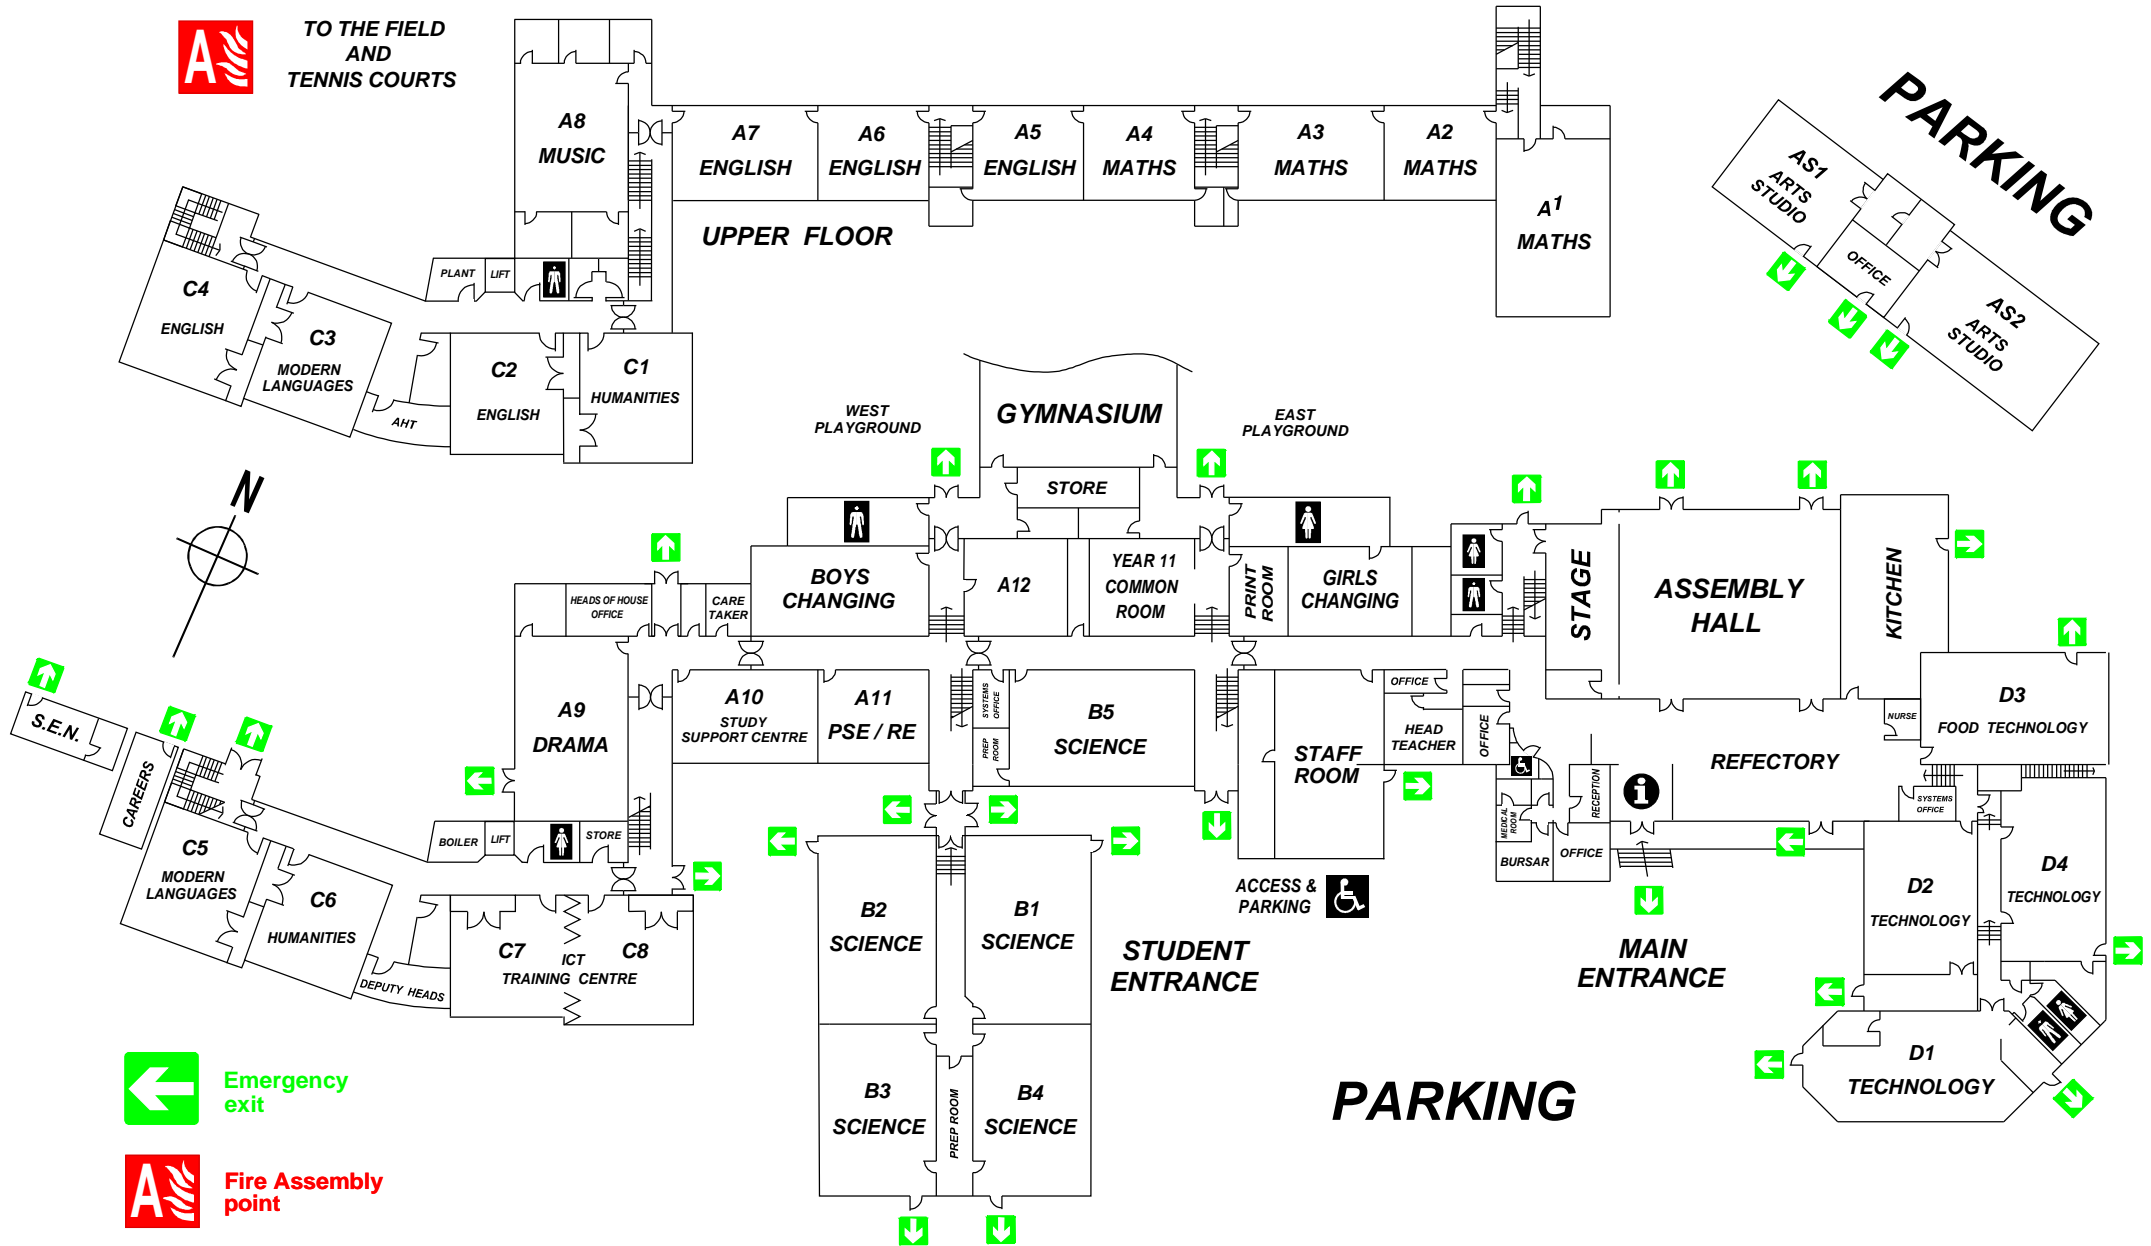

Robertsbridge Community College 2008

TO THE FIELD
AND
TENNIS COURTS

Emergency exit

Fire Assembly point